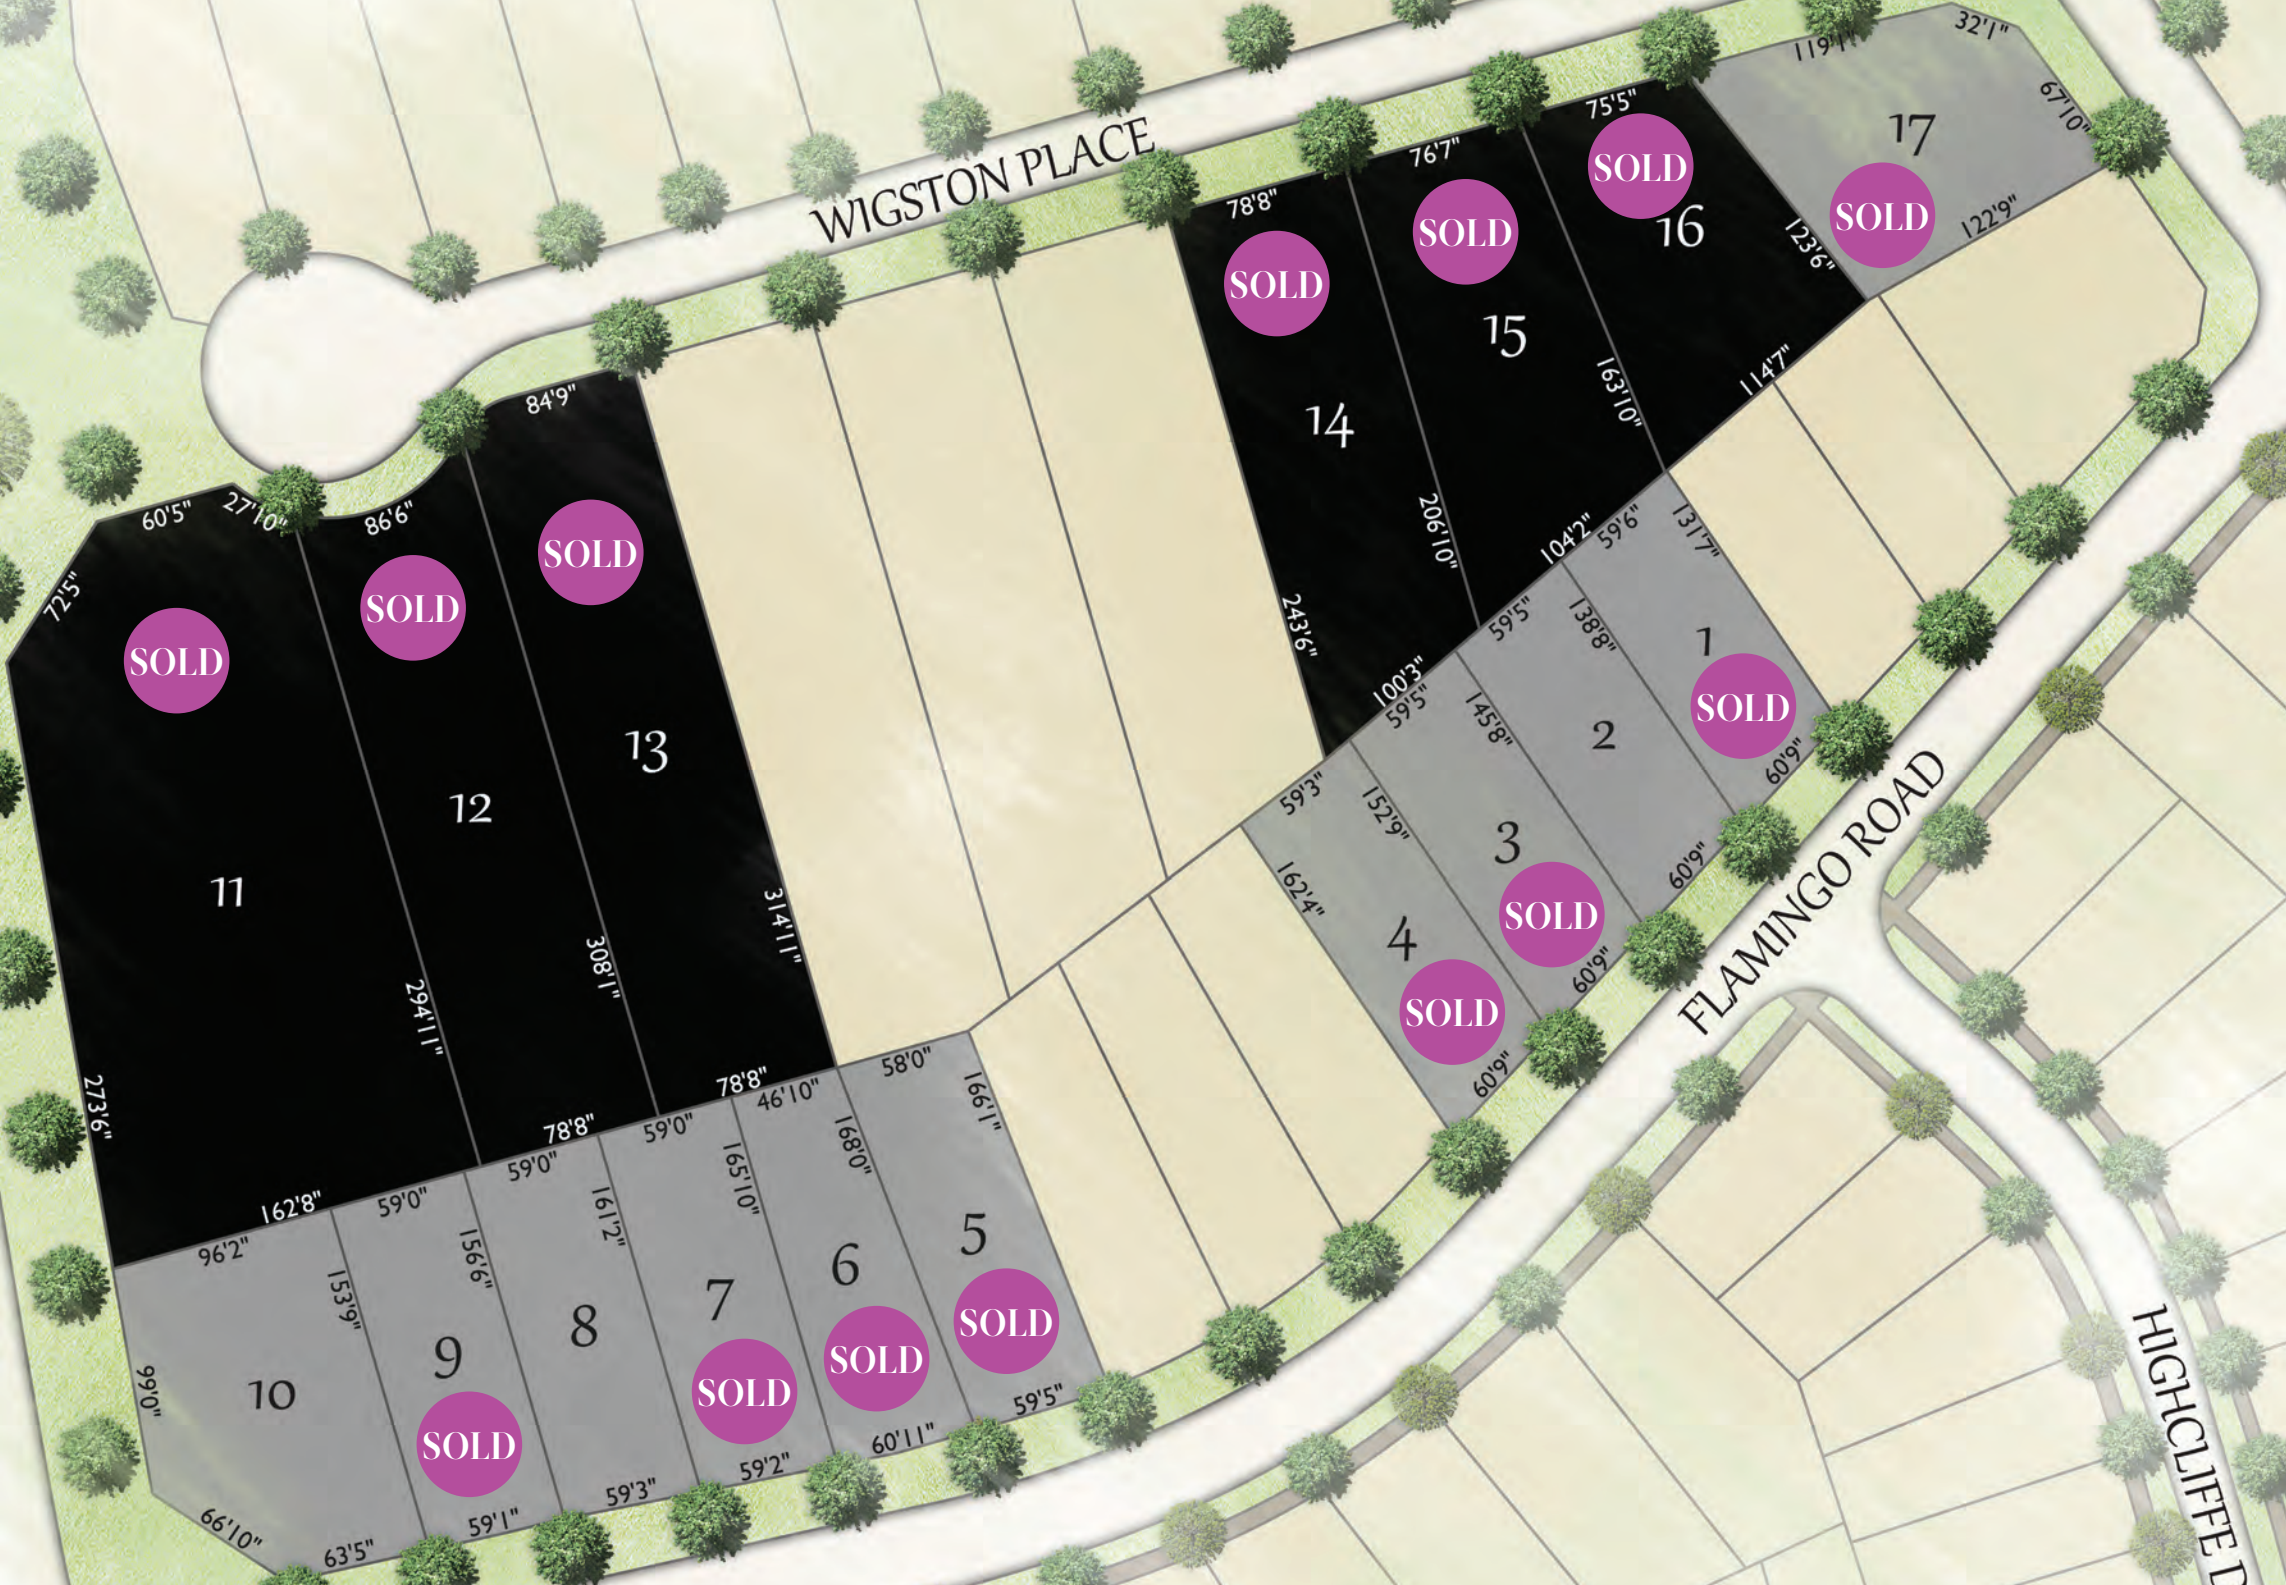

BATHURST STREET

WIGSTON PLACE

FLAMINGO ROAD

HIGHCLIFFE DRIVE

80'  
LOTS

60'  
LOTS

Plan and lot sizes are subject to change without notice. Illustration is artist's concept. E.&O.E.