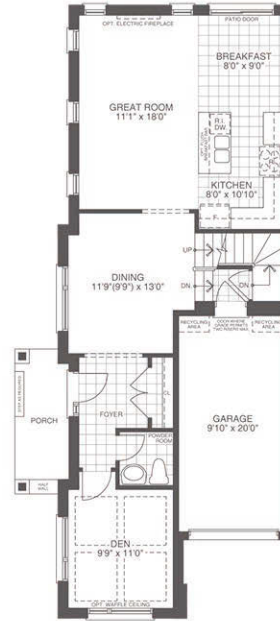

GROUND FLOOR PLAN ELEVATION A
1986 sf