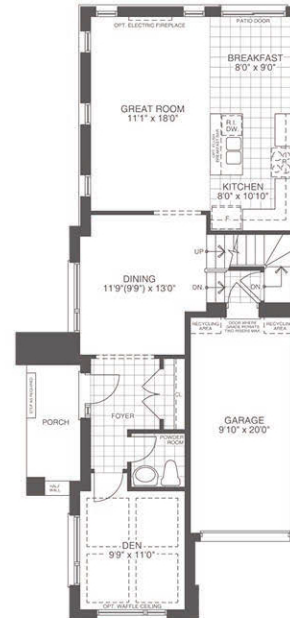

GROUND FLOOR PLAN ELEVATION B
1986 sf