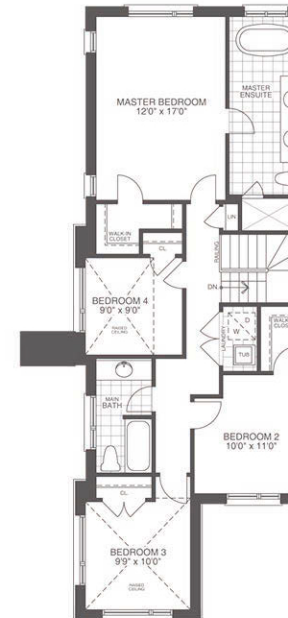

SECOND FLOOR PLAN ELEVATION B
1986 sf