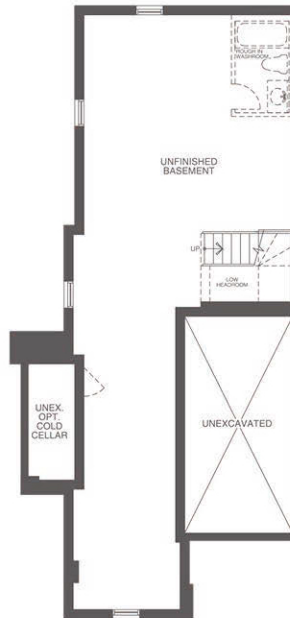

UNFINISHED BASEMENT ELEVATION B
1986 sf