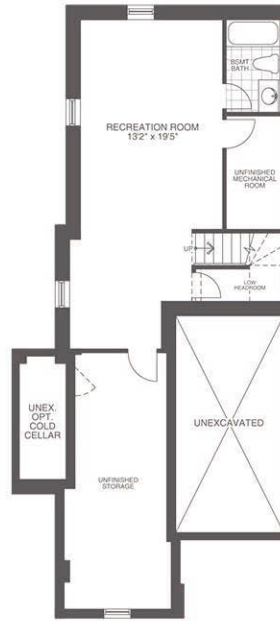

511 sf of OPT. FINISHED BASEMENT ELEVATION A
2497 sf