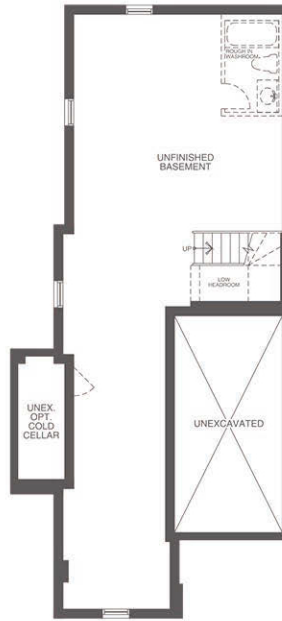

VICTORY GREEN

THE MEADOWSWEET
1986 sq.ft.
TF-1COR (9 FOOT)

UNFINISHED BASEMENT ELEVATION A
1986 sf