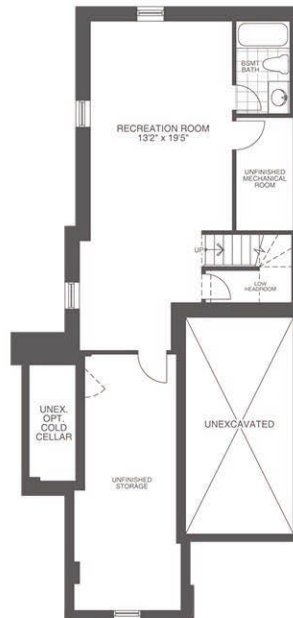

511 sf of OPT. FINISHED BASEMENT ELEVATION B
2497 sf