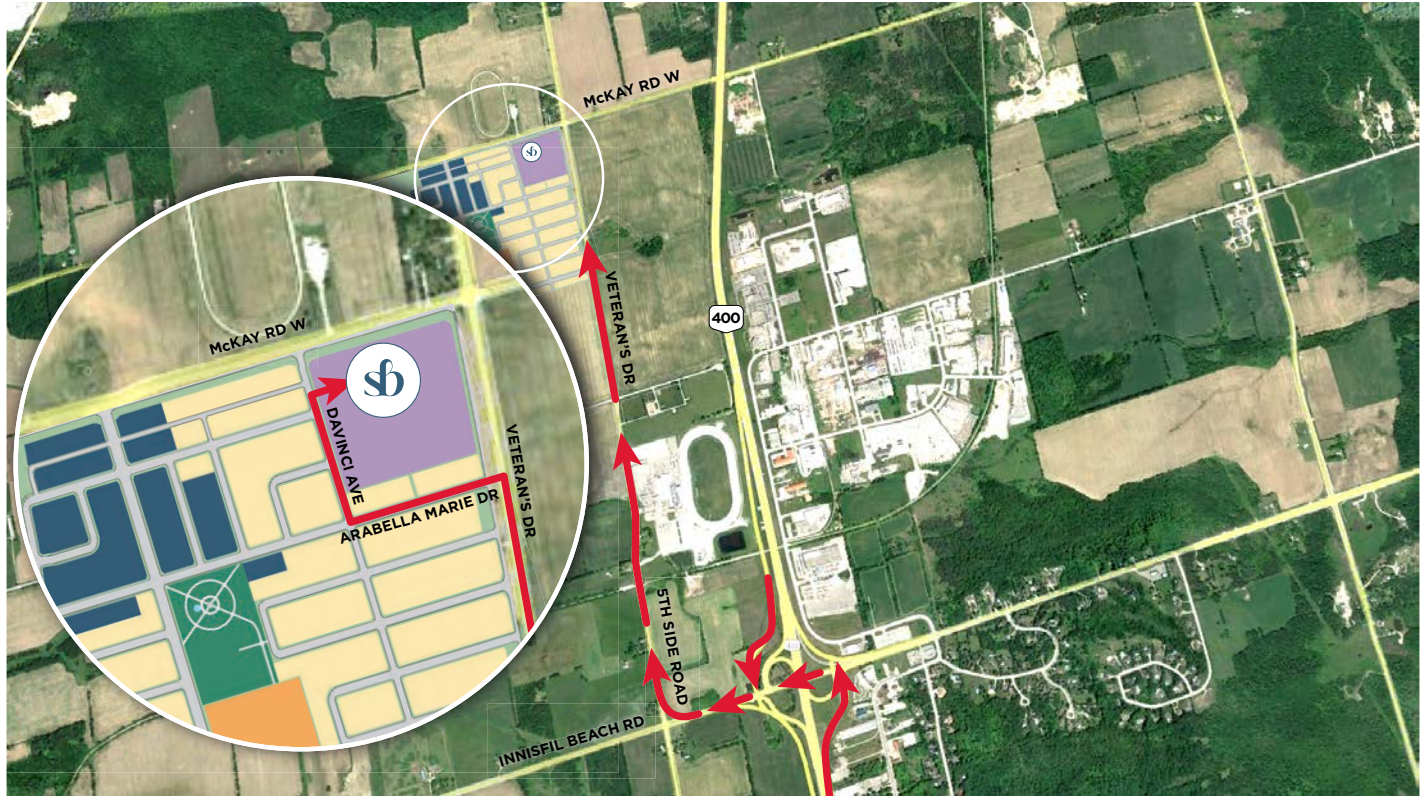

southbarrie

A CELEBRATION OF COMMUNITY

presentation centre directions

HIGHWAY 400 SOUTH:

- EXIT AT INNISFIL BEACH ROAD
- TURN RIGHT AT INNISFIL BEACH ROAD
- TURN RIGHT AT 5TH SIDE ROAD
- TRAVEL NORTH ON 5TH SIDE ROAD/
VETERAN'S DRIVE
- TURN LEFT INTO THE COMMUNITY AT
ARABELLA MARIE DRIVE
- TURN RIGHT AT DAVINCI AVENUE
- TURN RIGHT INTO THE PRESENTATION
CENTRE PARKING LOT

HIGHWAY 400 NORTH:

- EXIT AT INNISFIL BEACH ROAD
- TURN LEFT AT INNISFIL BEACH ROAD
- TURN RIGHT AT 5TH SIDE ROAD
- TRAVEL NORTH ON 5TH SIDE ROAD/
VETERAN'S DRIVE
- TURN LEFT INTO THE COMMUNITY AT
ARABELLA MARIE DRIVE
- TURN RIGHT AT DAVINCI AVENUE
- TURN RIGHT INTO THE PRESENTATION
CENTRE PARKING LOT